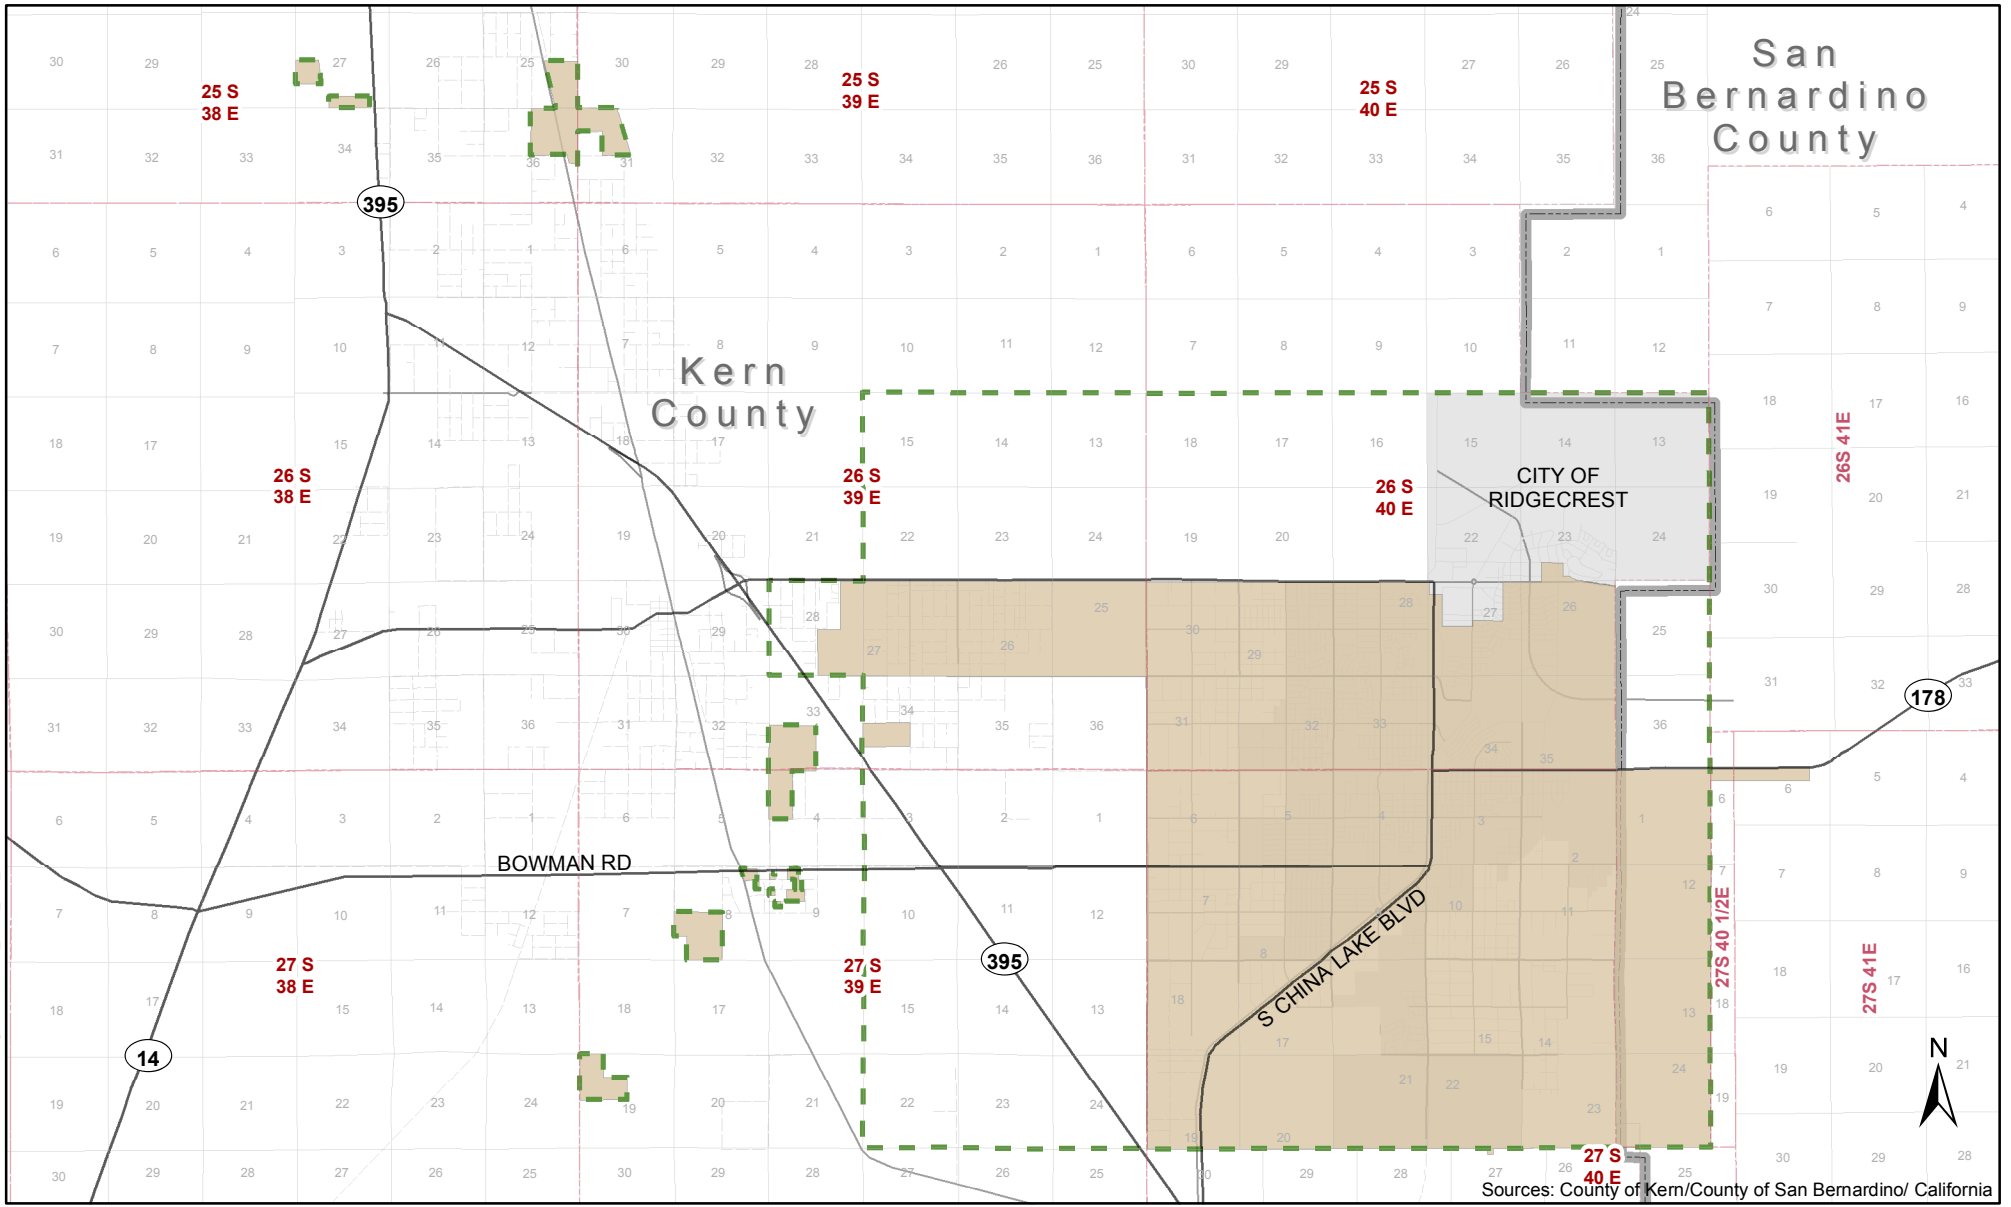

Sources: County of Kern/County of San Bernardino/ California

Legend

- SPHERE OF INFLUENCE
- DISTRICT BOUNDARY

This map and/or data is for general reference purposes only. LAFCo assumes no liability for the misuse or misinterpretation of the data.

Indian Wells Valley Water District Sphere of Influence

Overview
1:200,000