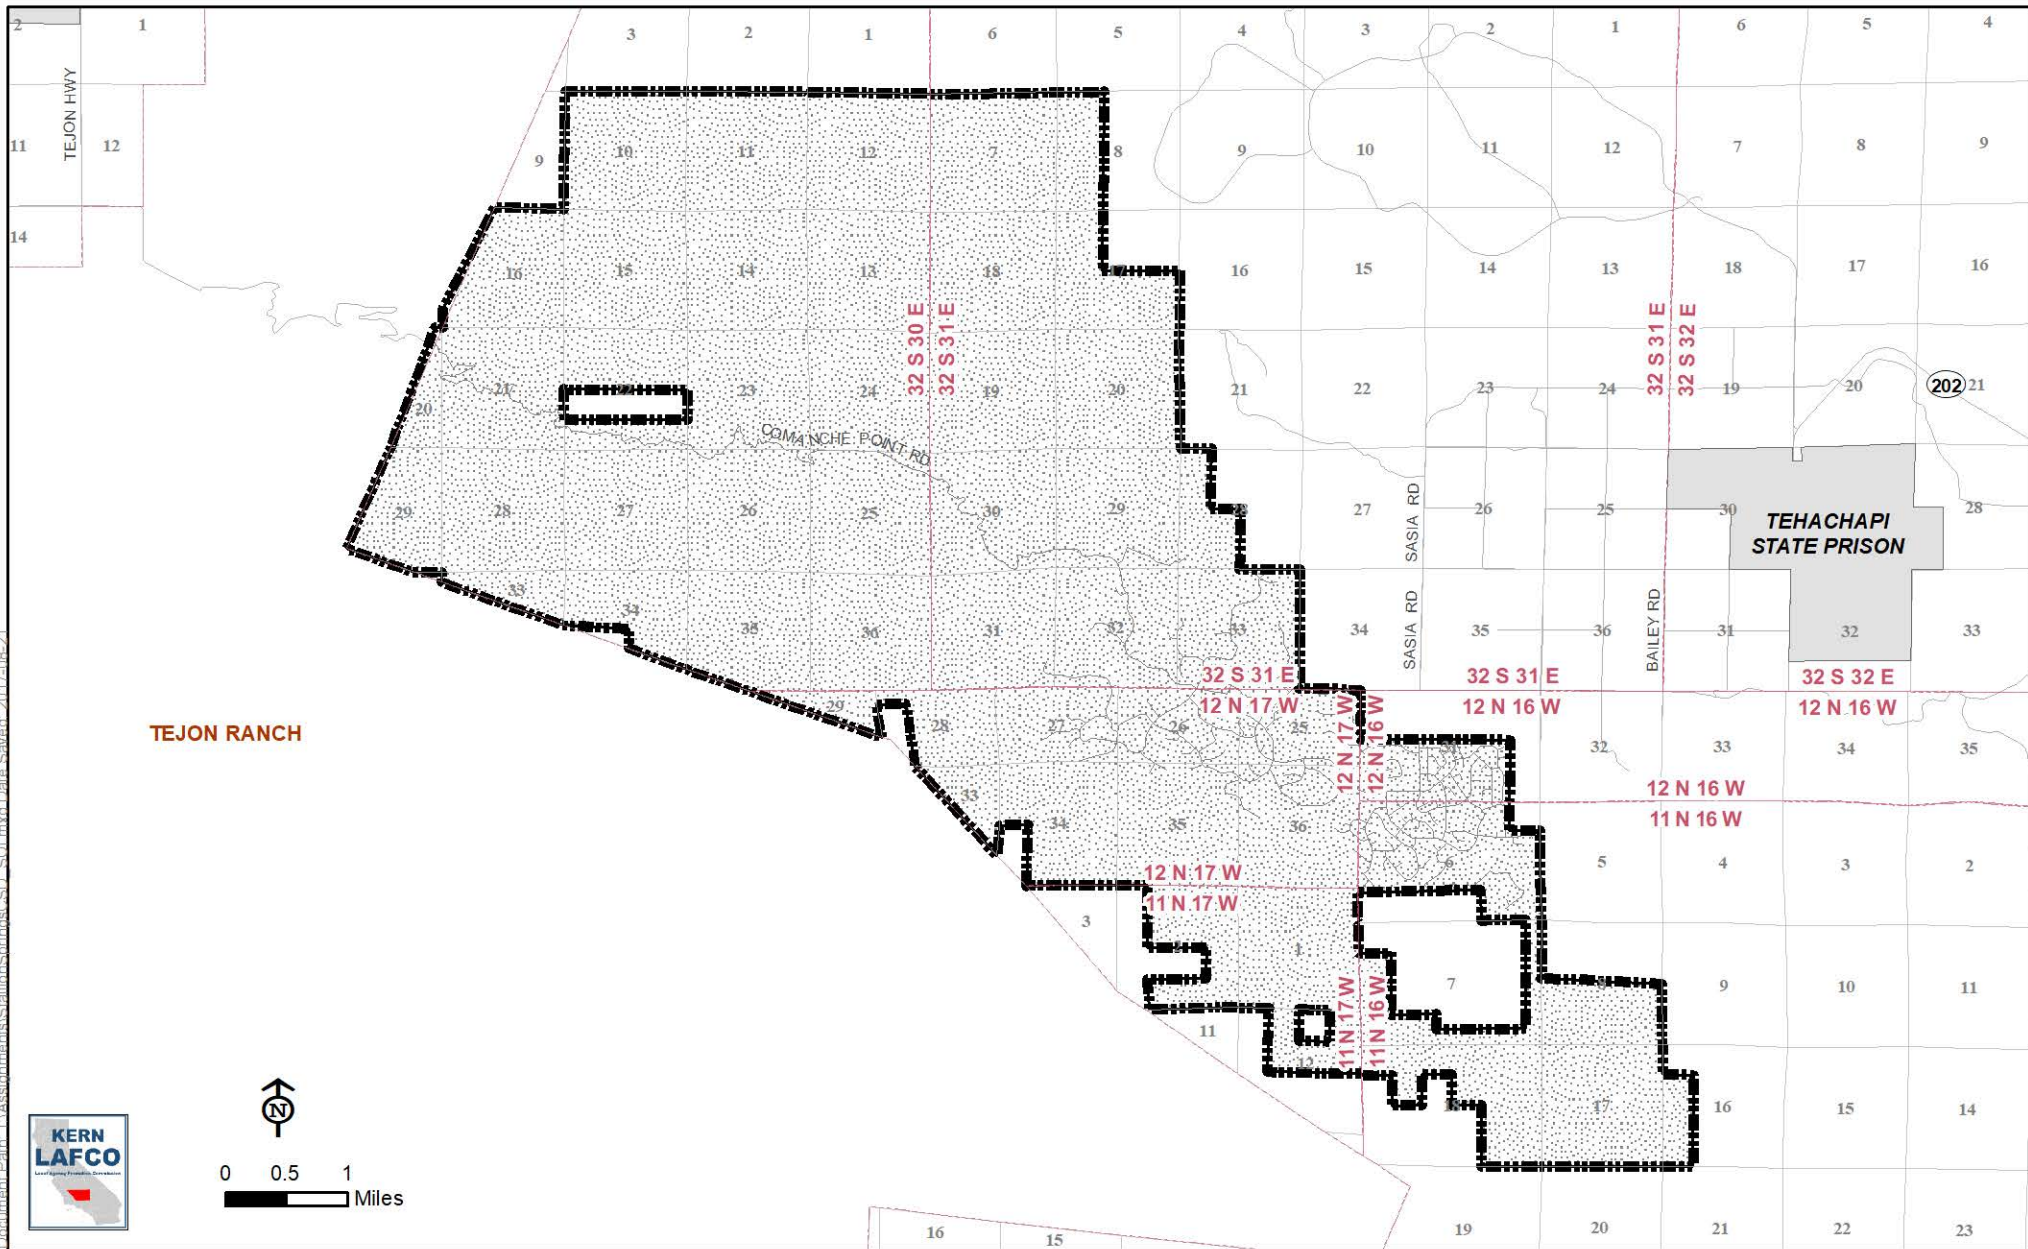

Document Path: T:\Assignments\StallionSpringsCSD_SCI.mxd Data Saved: 2017.09.21

-  Sphere of Influence
-  District Service Area
-  City of Tehachapi

This map and/or data is for general reference purposes only. LAFCo assumes no liability for the misuse or misinterpretation of the data.

Stallion Springs Community Service District & Sphere of Influence

This map and/or data is for general reference purposes only.
LAFCo assumes no liability for the misuse or misinterpretation of the data.