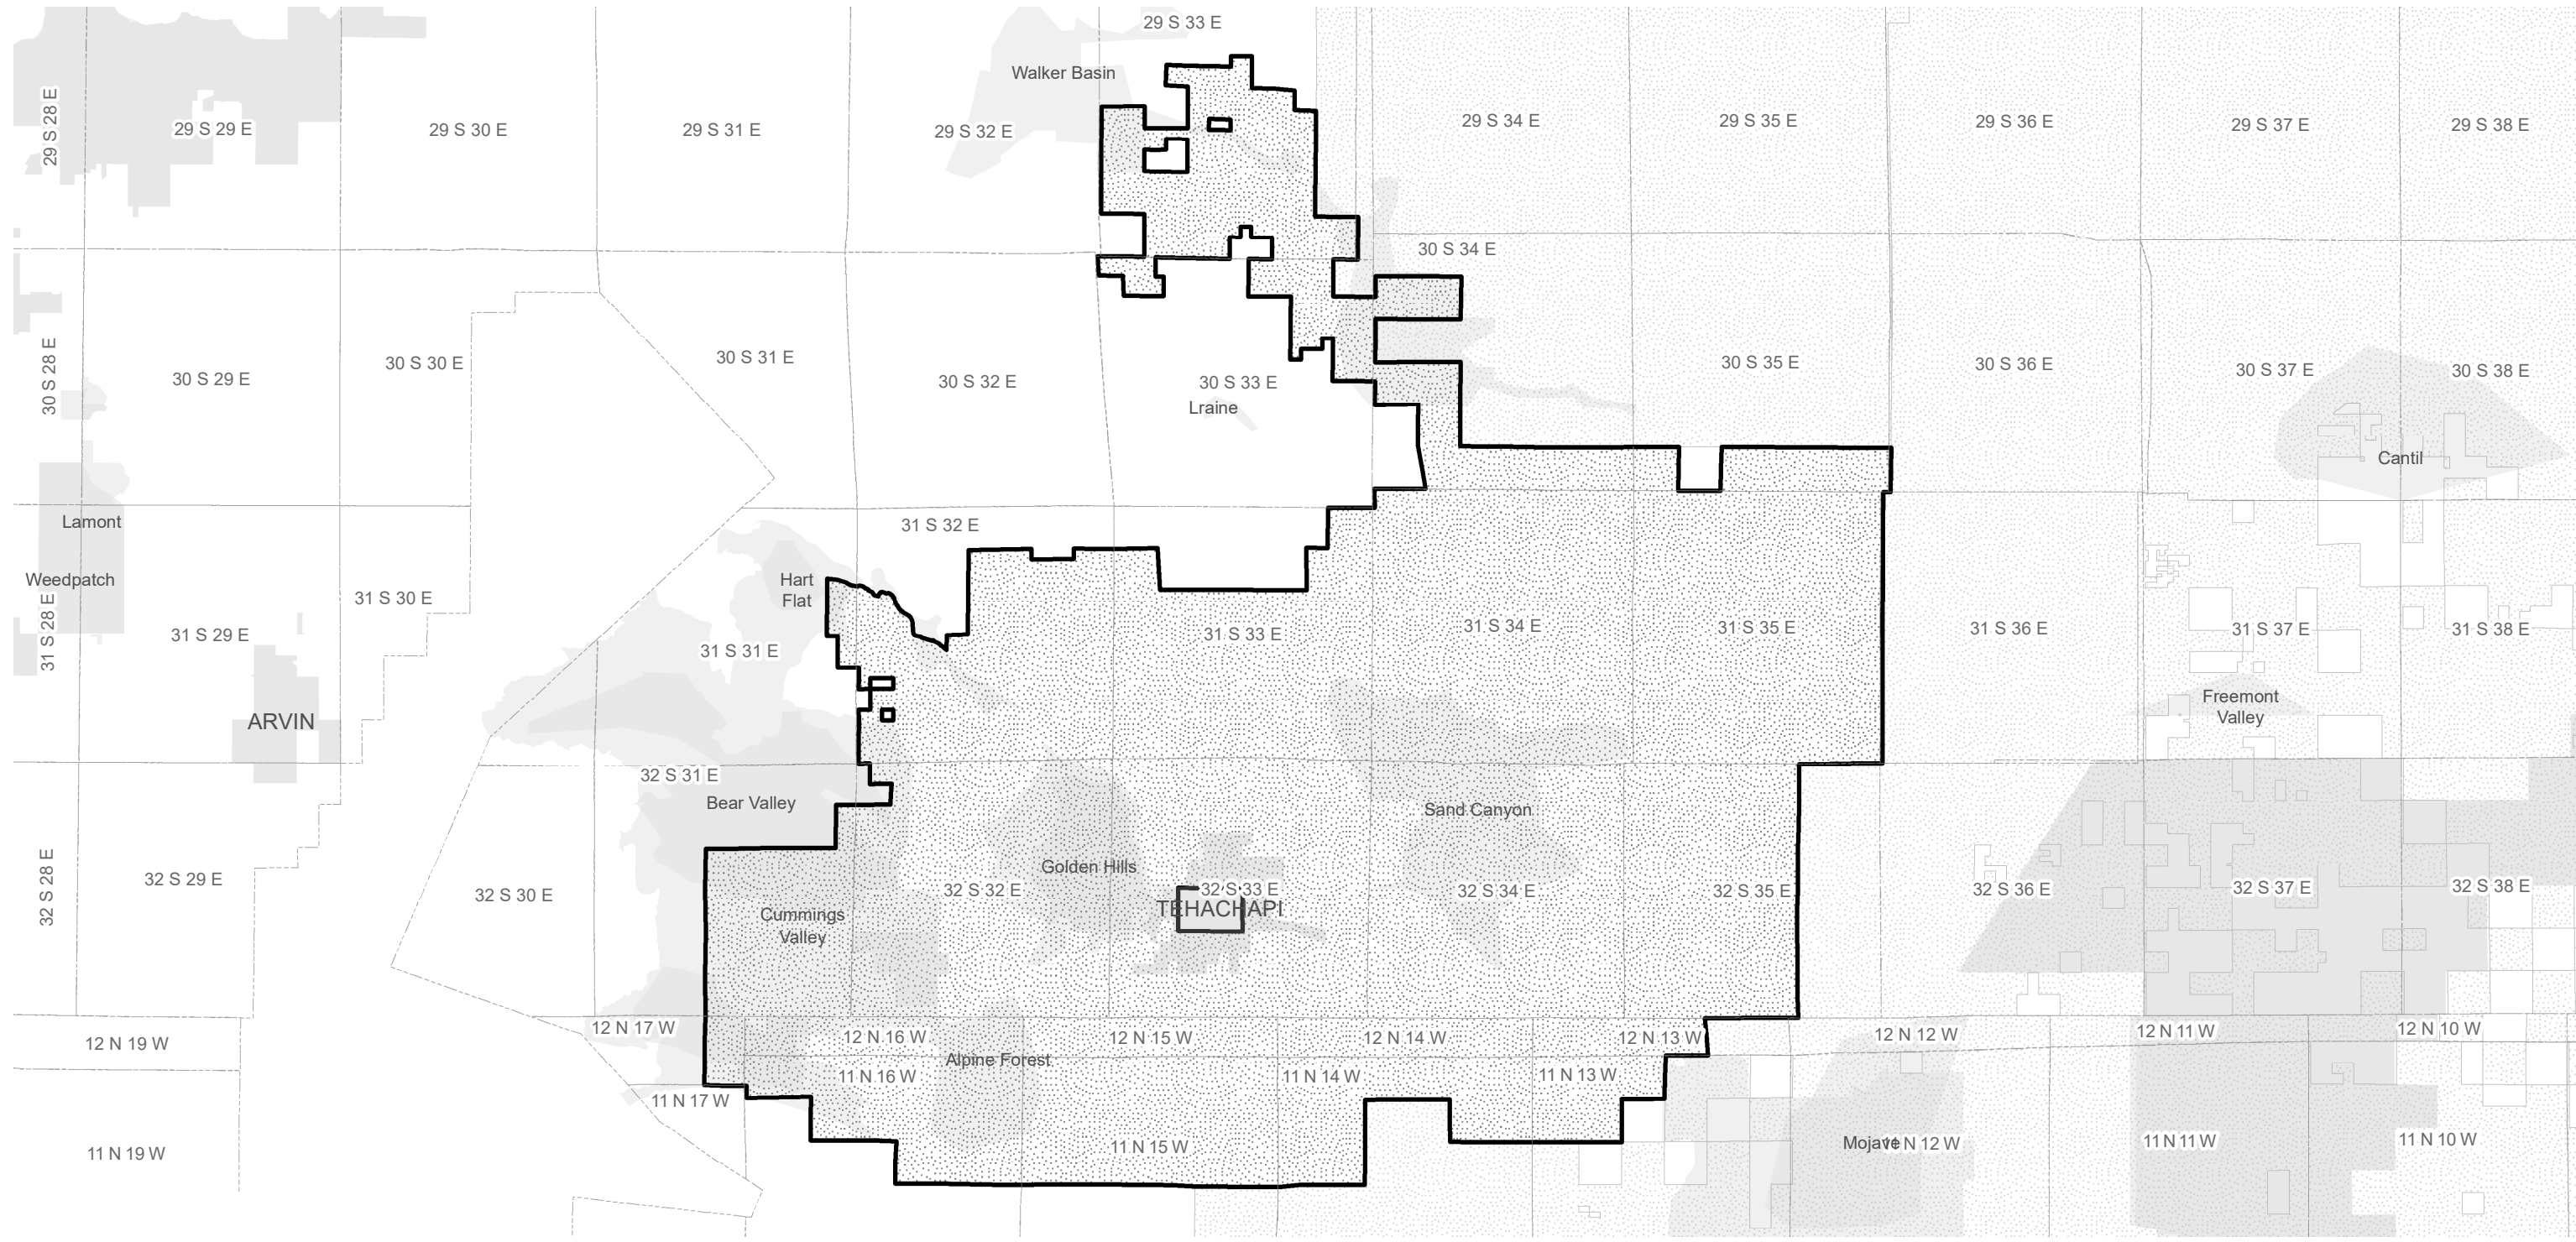

**SHEET  
2 OF 2  
TEHACHAPI  
VALLEY**

TEHACHAPI VALLEY RESOURCE CONSERVATION DISTRICT

**RESOURCE  
CONSERVATION  
VICINITY MAP**

JANUARY 28, 2019

SHEET 1 OF 2

TEHACHAPI VALLEY RESOURCE CONSERVATION DISTRICT

**RESOURCE CONSERVATION VICINITY MAP**

Kern LAFCO  
Local Agency Formation Commission

JANUARY 28, 2019

SHEET 2 OF 2