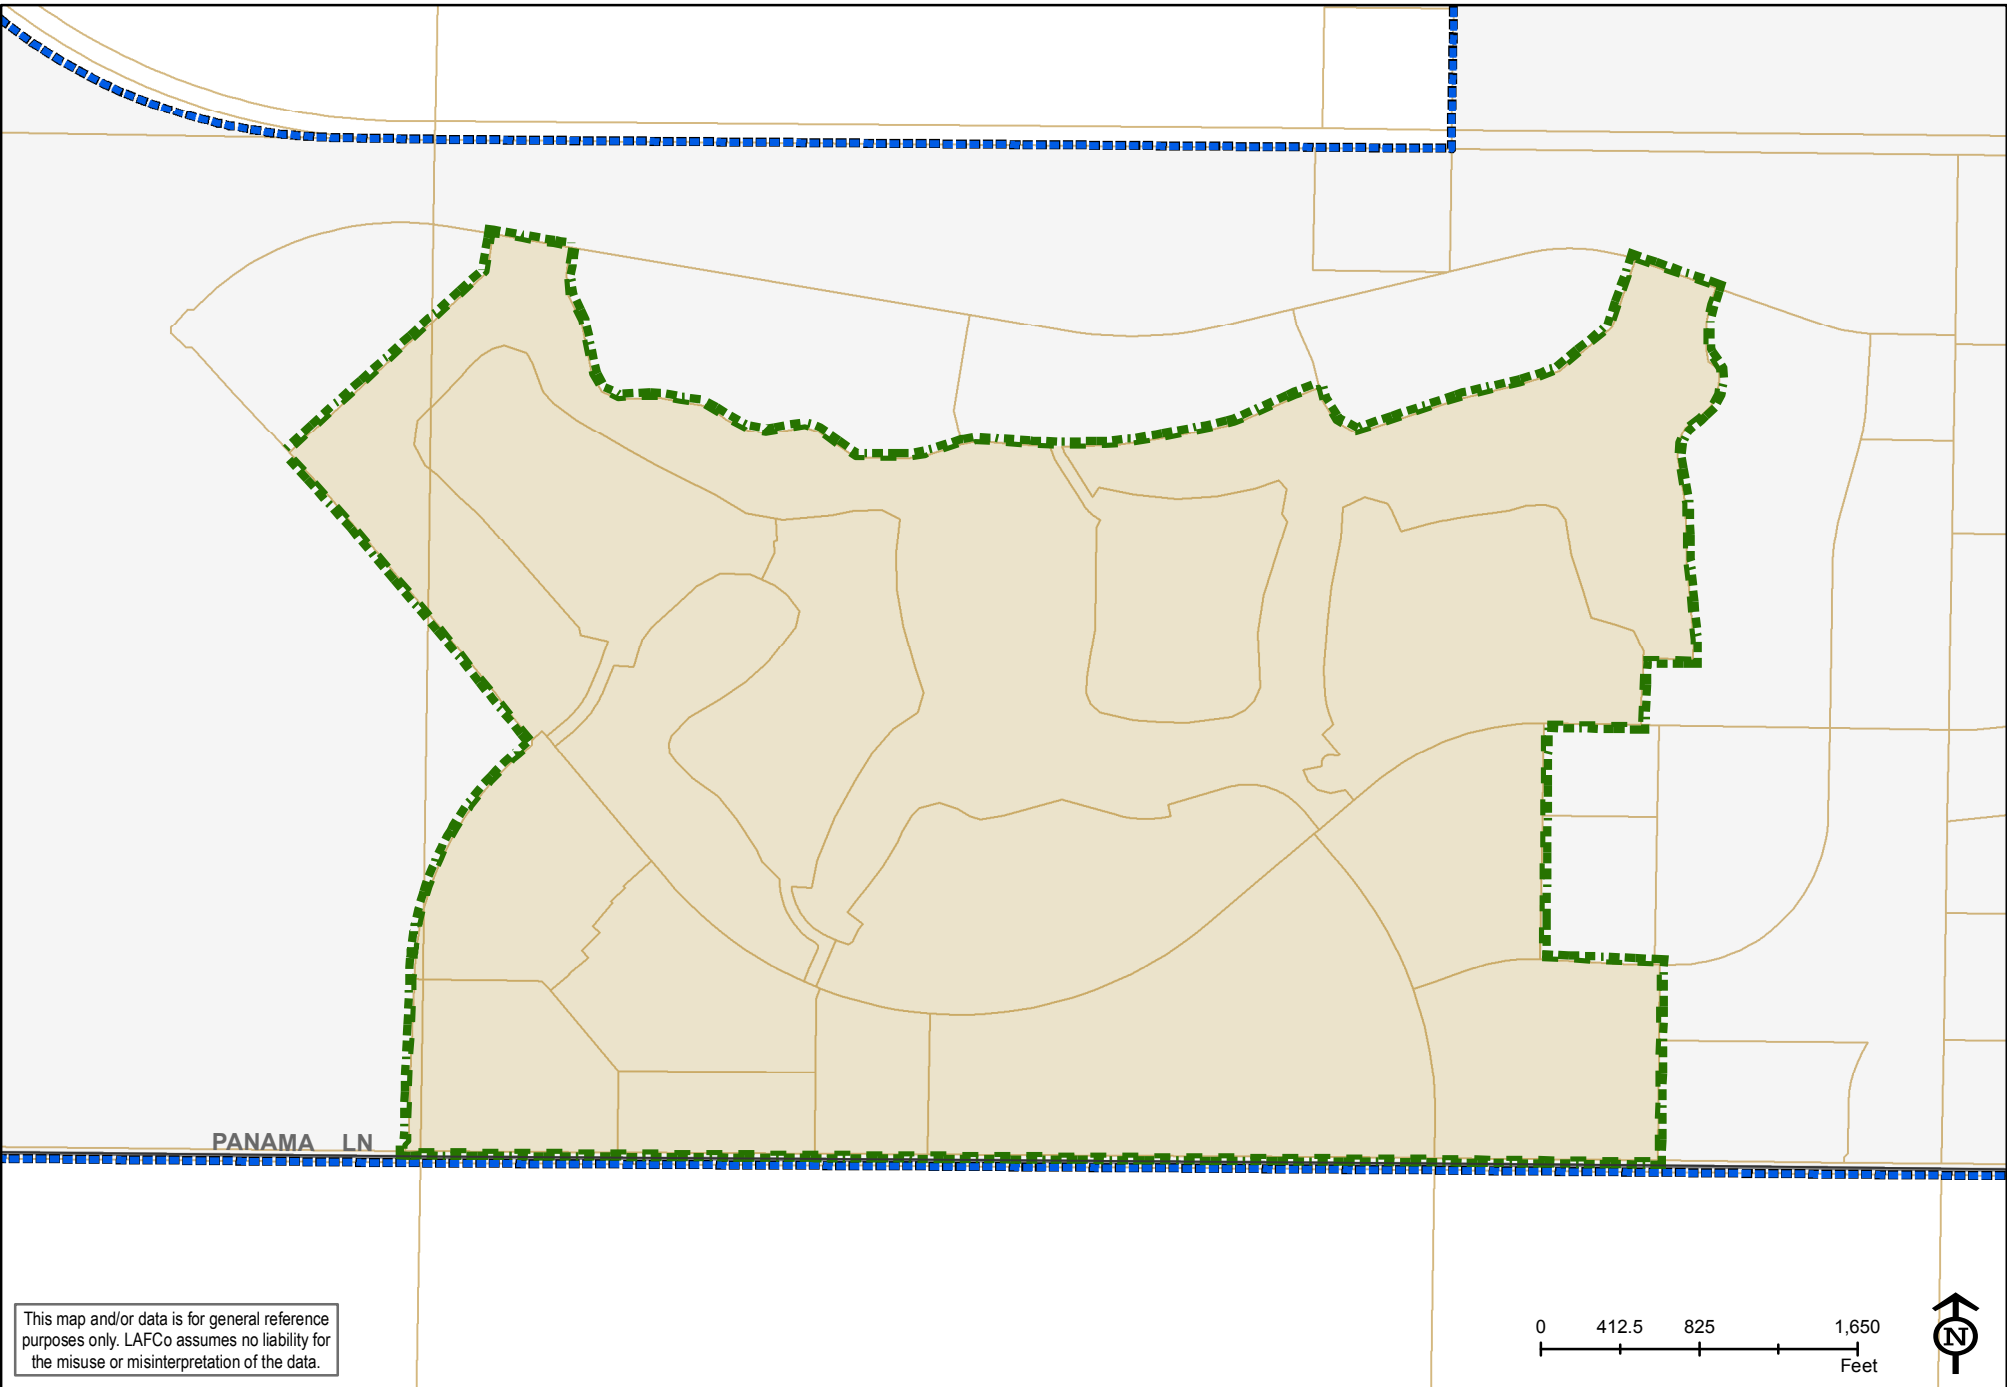

McAllister_Ranch_ID_SOI_C:\GIS\Assignments\McAllister_Ranch_ID_SOI.mxd 9/22/2016

This map and/or data is for general reference purposes only. LAFCo assumes no liability for the misuse or misinterpretation of the data.

- LEGEND**
- EXISTING SERVICE AREA
 - SHPERE OF INFLUENCE
 - BAKERSFIELD CITY LIMIT

MCALLISTER RANCH IRRIGATION DISTRICT SPHERE OF INFLUENCE